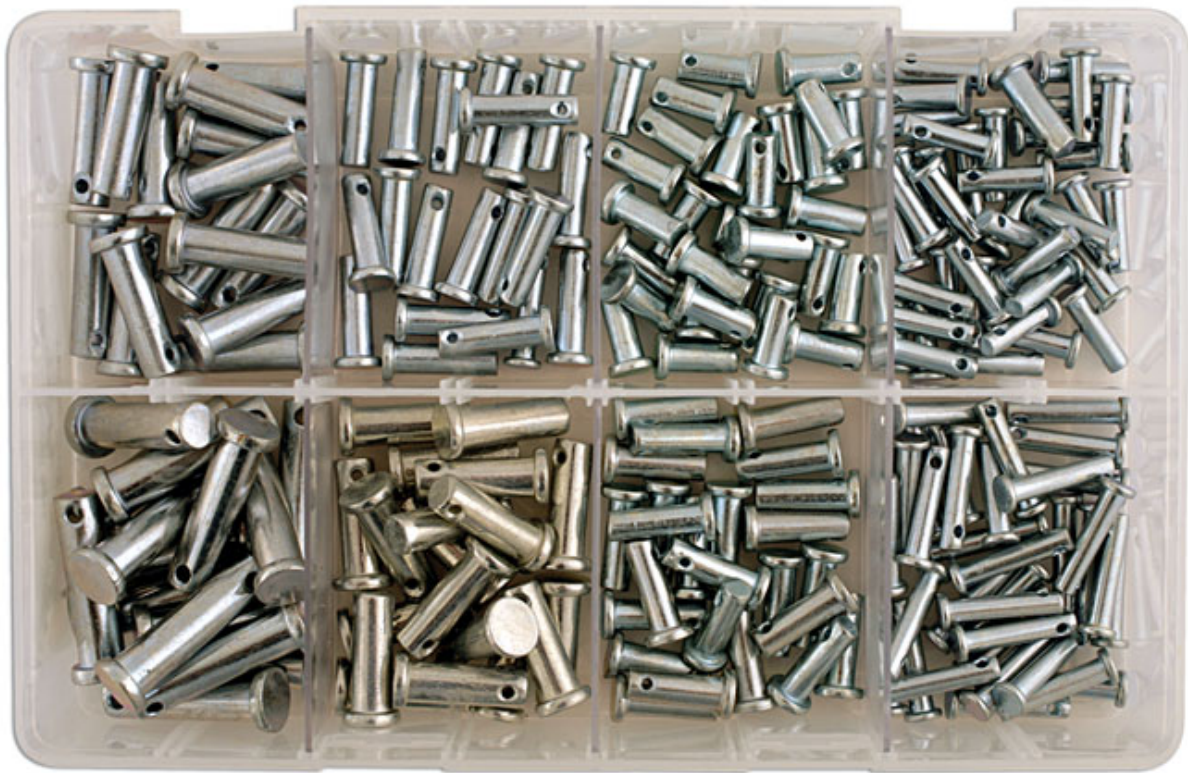

Assorted Clevis Pins 175pc

Additional Information

- Popular assortment of Clevis Pins
- Sizes from 3/16in. to 3/8in.
- BS Standard 1574
- 175pc
-

<http://product/35013>